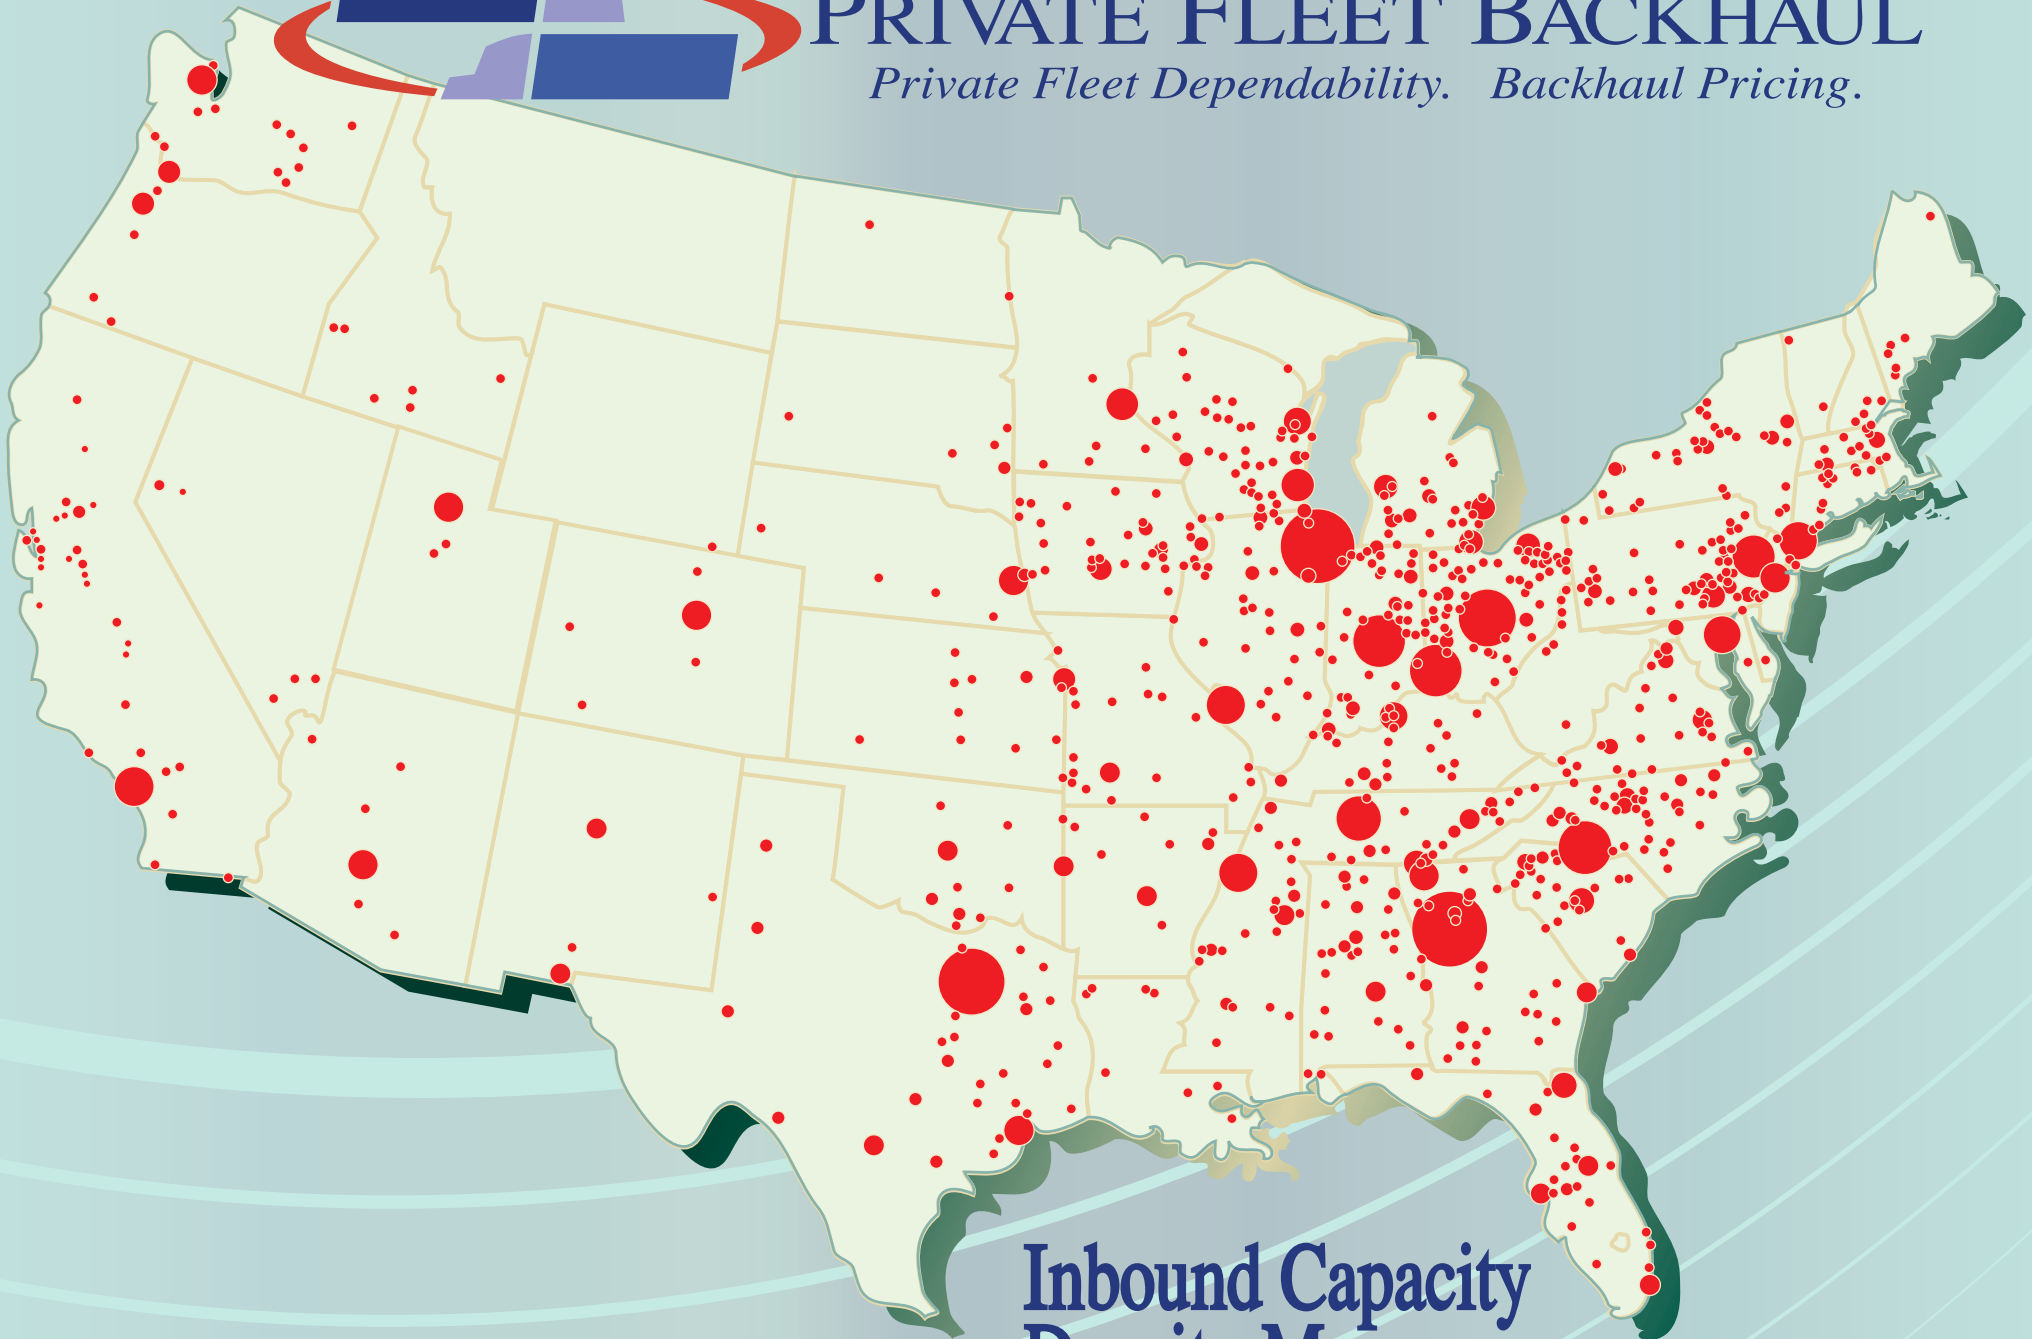

PRIVATE FLEET BACKHAUL

Private Fleet Dependability. Backhaul Pricing.

Inbound Capacity Density Map

Dot size represents number of fleets backhauling to that region